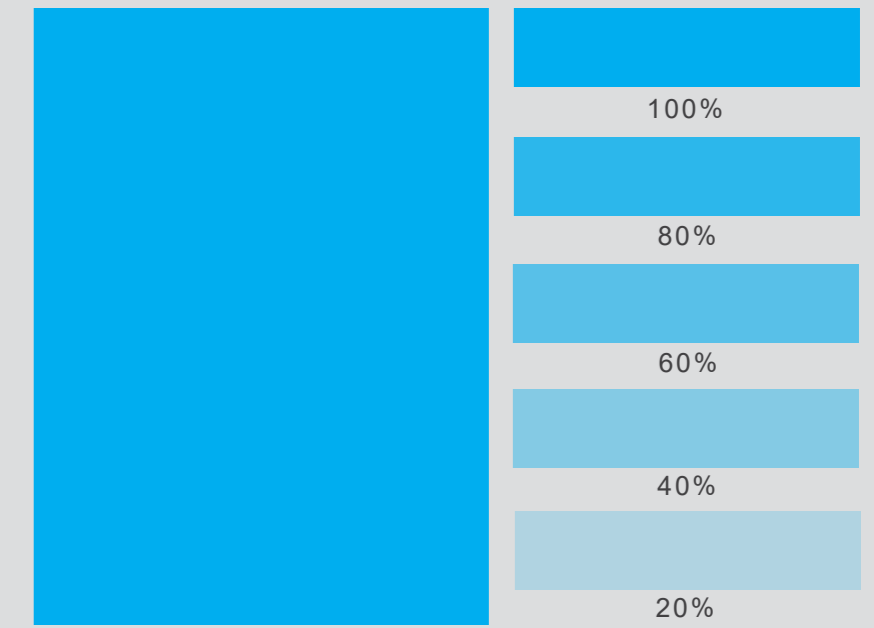

The Colors

2.1. PRIMARY COLORS

The correct use of Go Infinity's main palette colors makes it easy to recognize. Therefore it is necessary that it be rigorously represented.

2

THE COLORS

- 2.1. Primary Colors
- 2.2. Secondary Colors
- 2.3. Gradient Colors

BLUE**COLOR CODES**

CMYK : C010 M020 Y030 K040

PANTONE : 888C

HKS : 100K

RGB : R000 G000 B000

WEB : #0000000

**DARK GRAY****COLOR CODES**

CMYK : C010 M020 Y030 K040